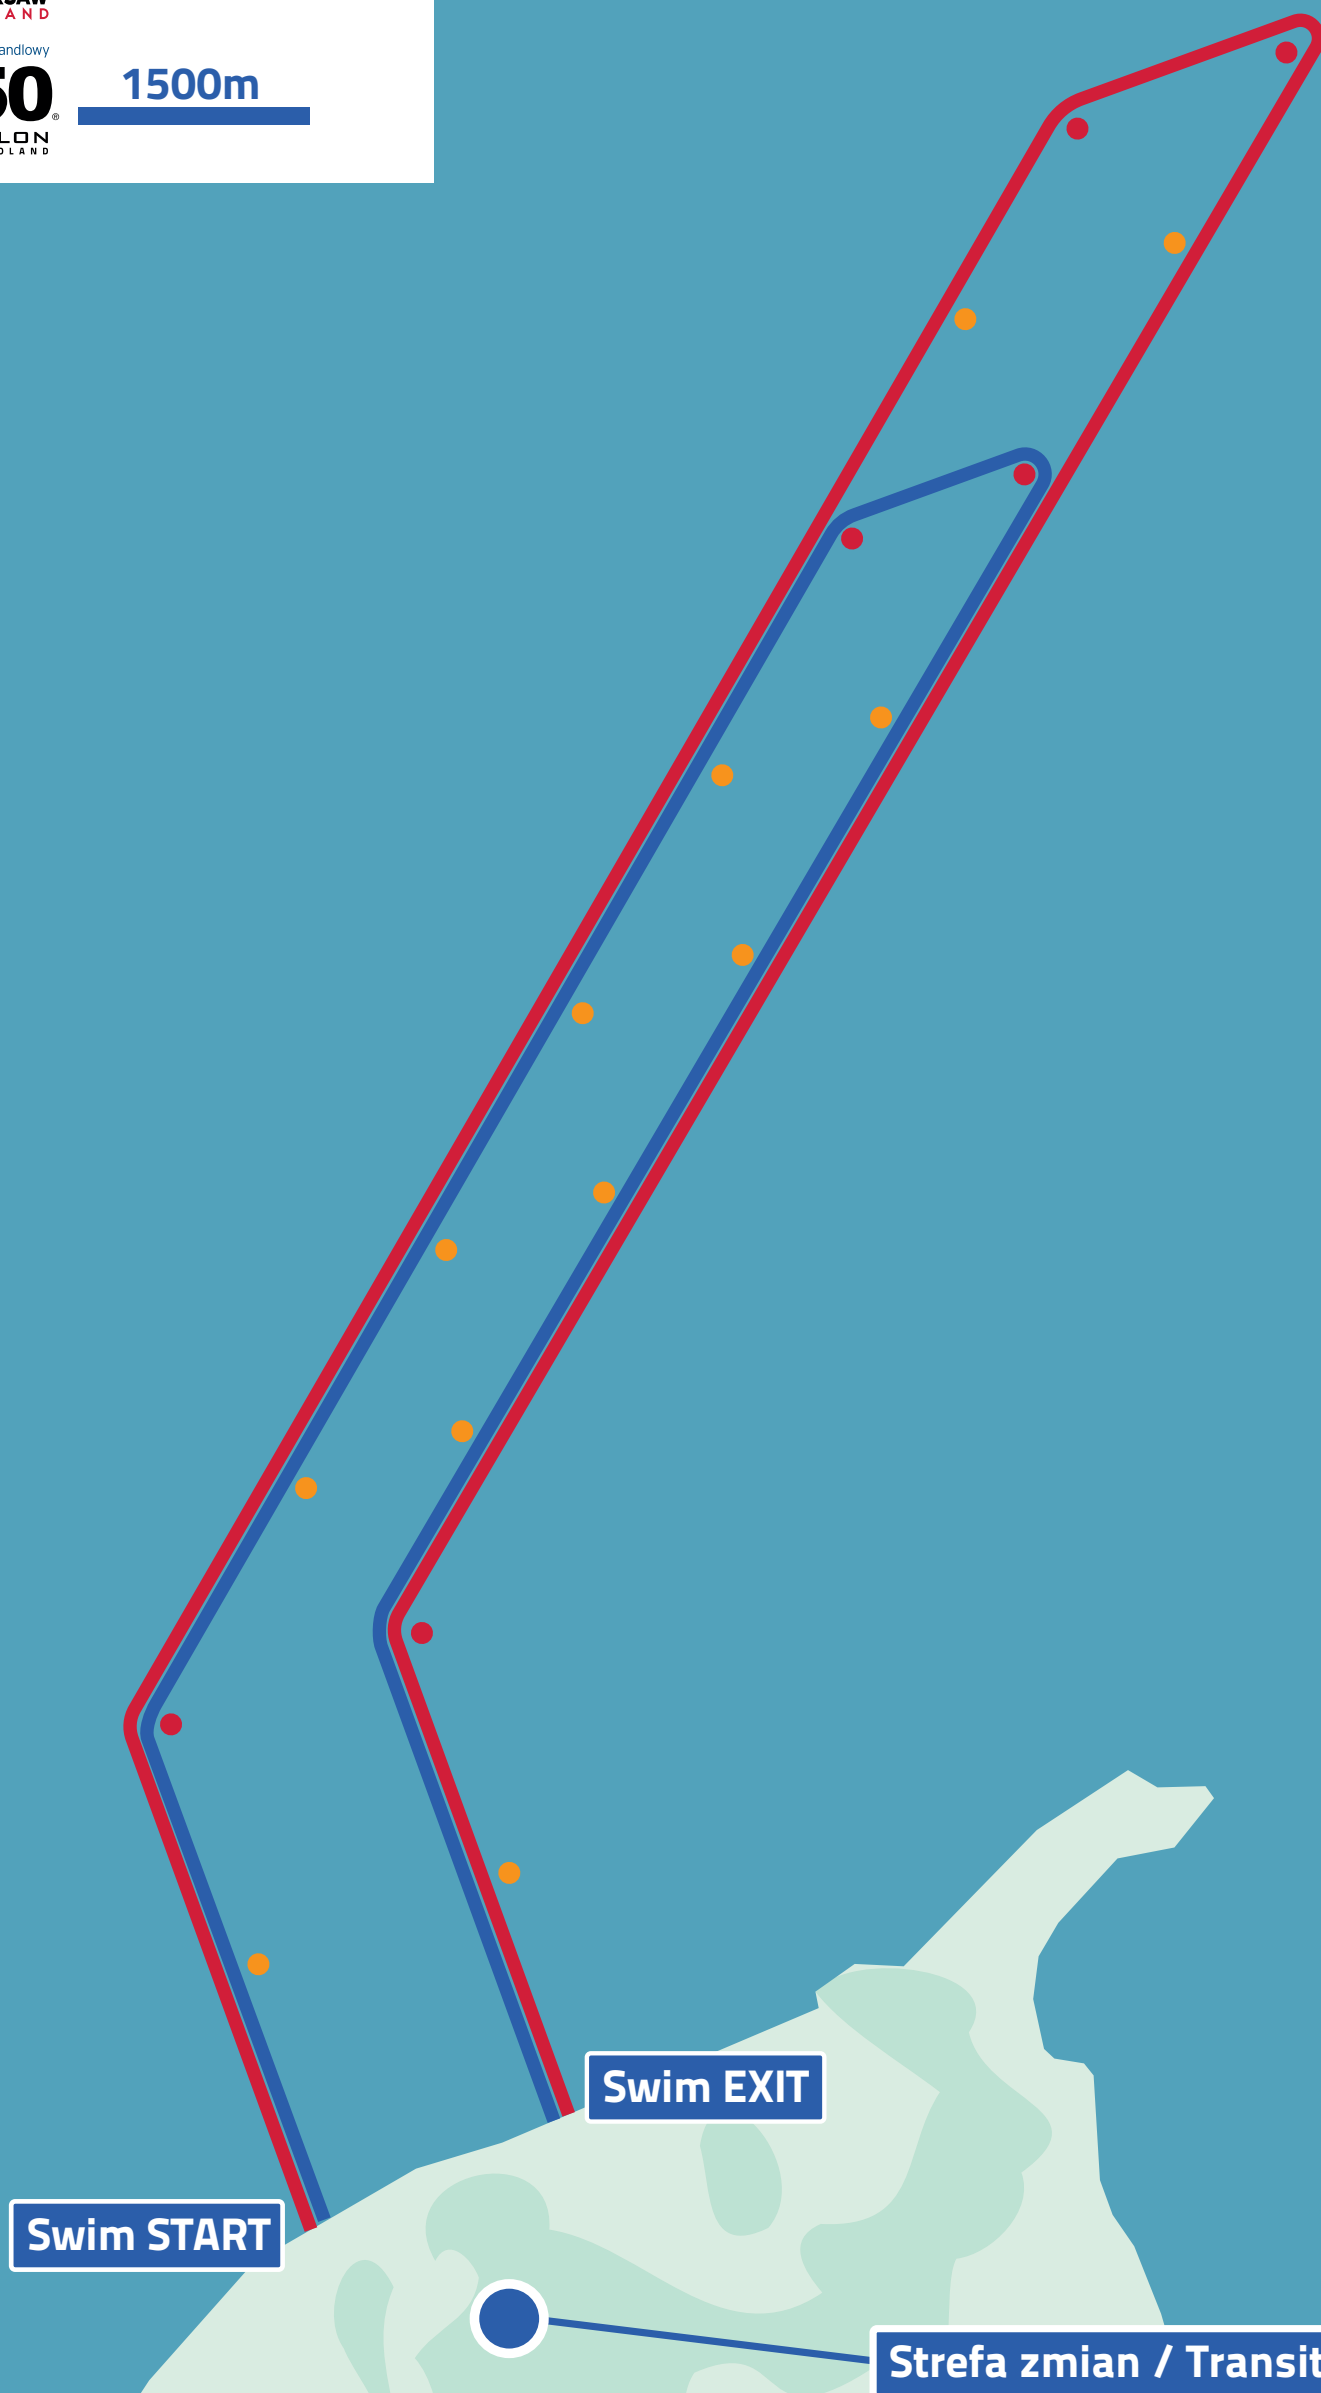

TRASA PŁYWACKA SWIMMING COURSE

1900m

1500m

Swim START

Swim EXIT

Strefa zmian / Transition zone